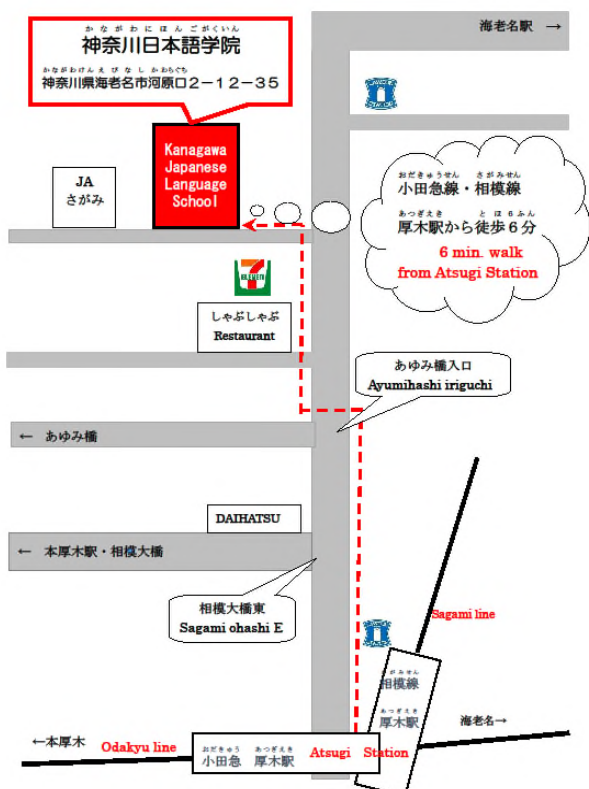

For your own future, let's challenge together!

神奈川県海老名市にあり、東京の隣、神奈川県海老名市にあります

Kanagawa Japanese Language School is located in Ebina city of Kanagawa Prefecture very close to Tokyo.

とても便利で住みやすく、発展している町です。Ebina is a developing town, very convenient and easy to live in.